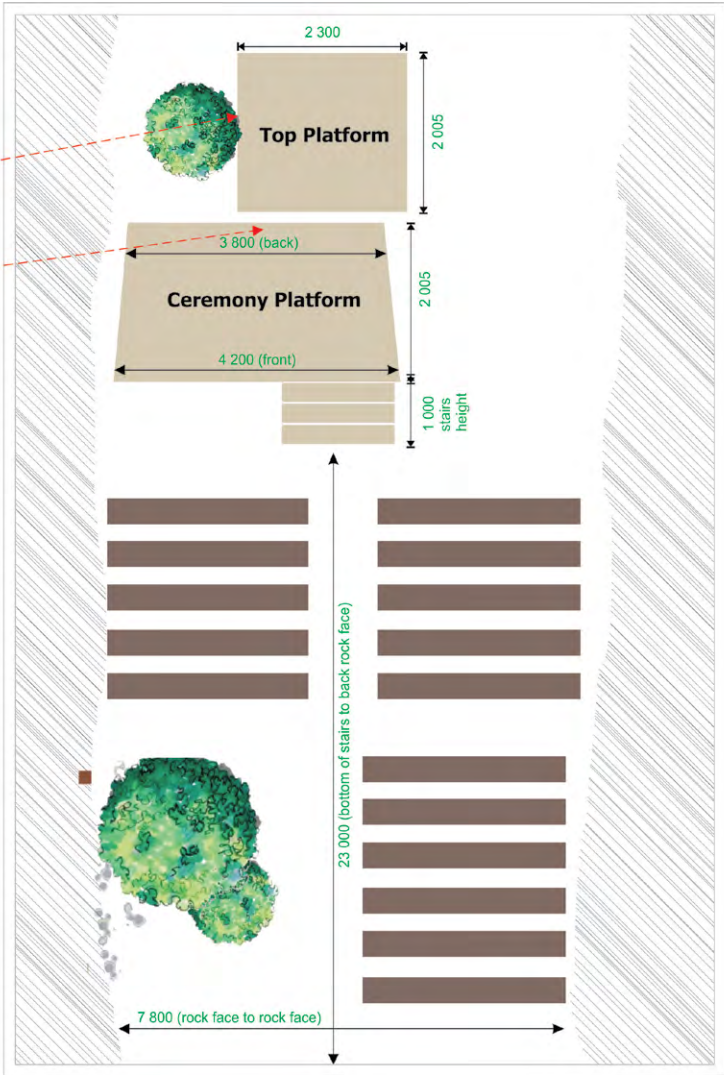

# CATHEDRAL LAYOUT AND DIMENSIONS

All spaces measures at narrowest point - Drawing not to scale

Platforms

Cathedral Layout

TOP VIEW

Not to scale. Measurements in millimeters.