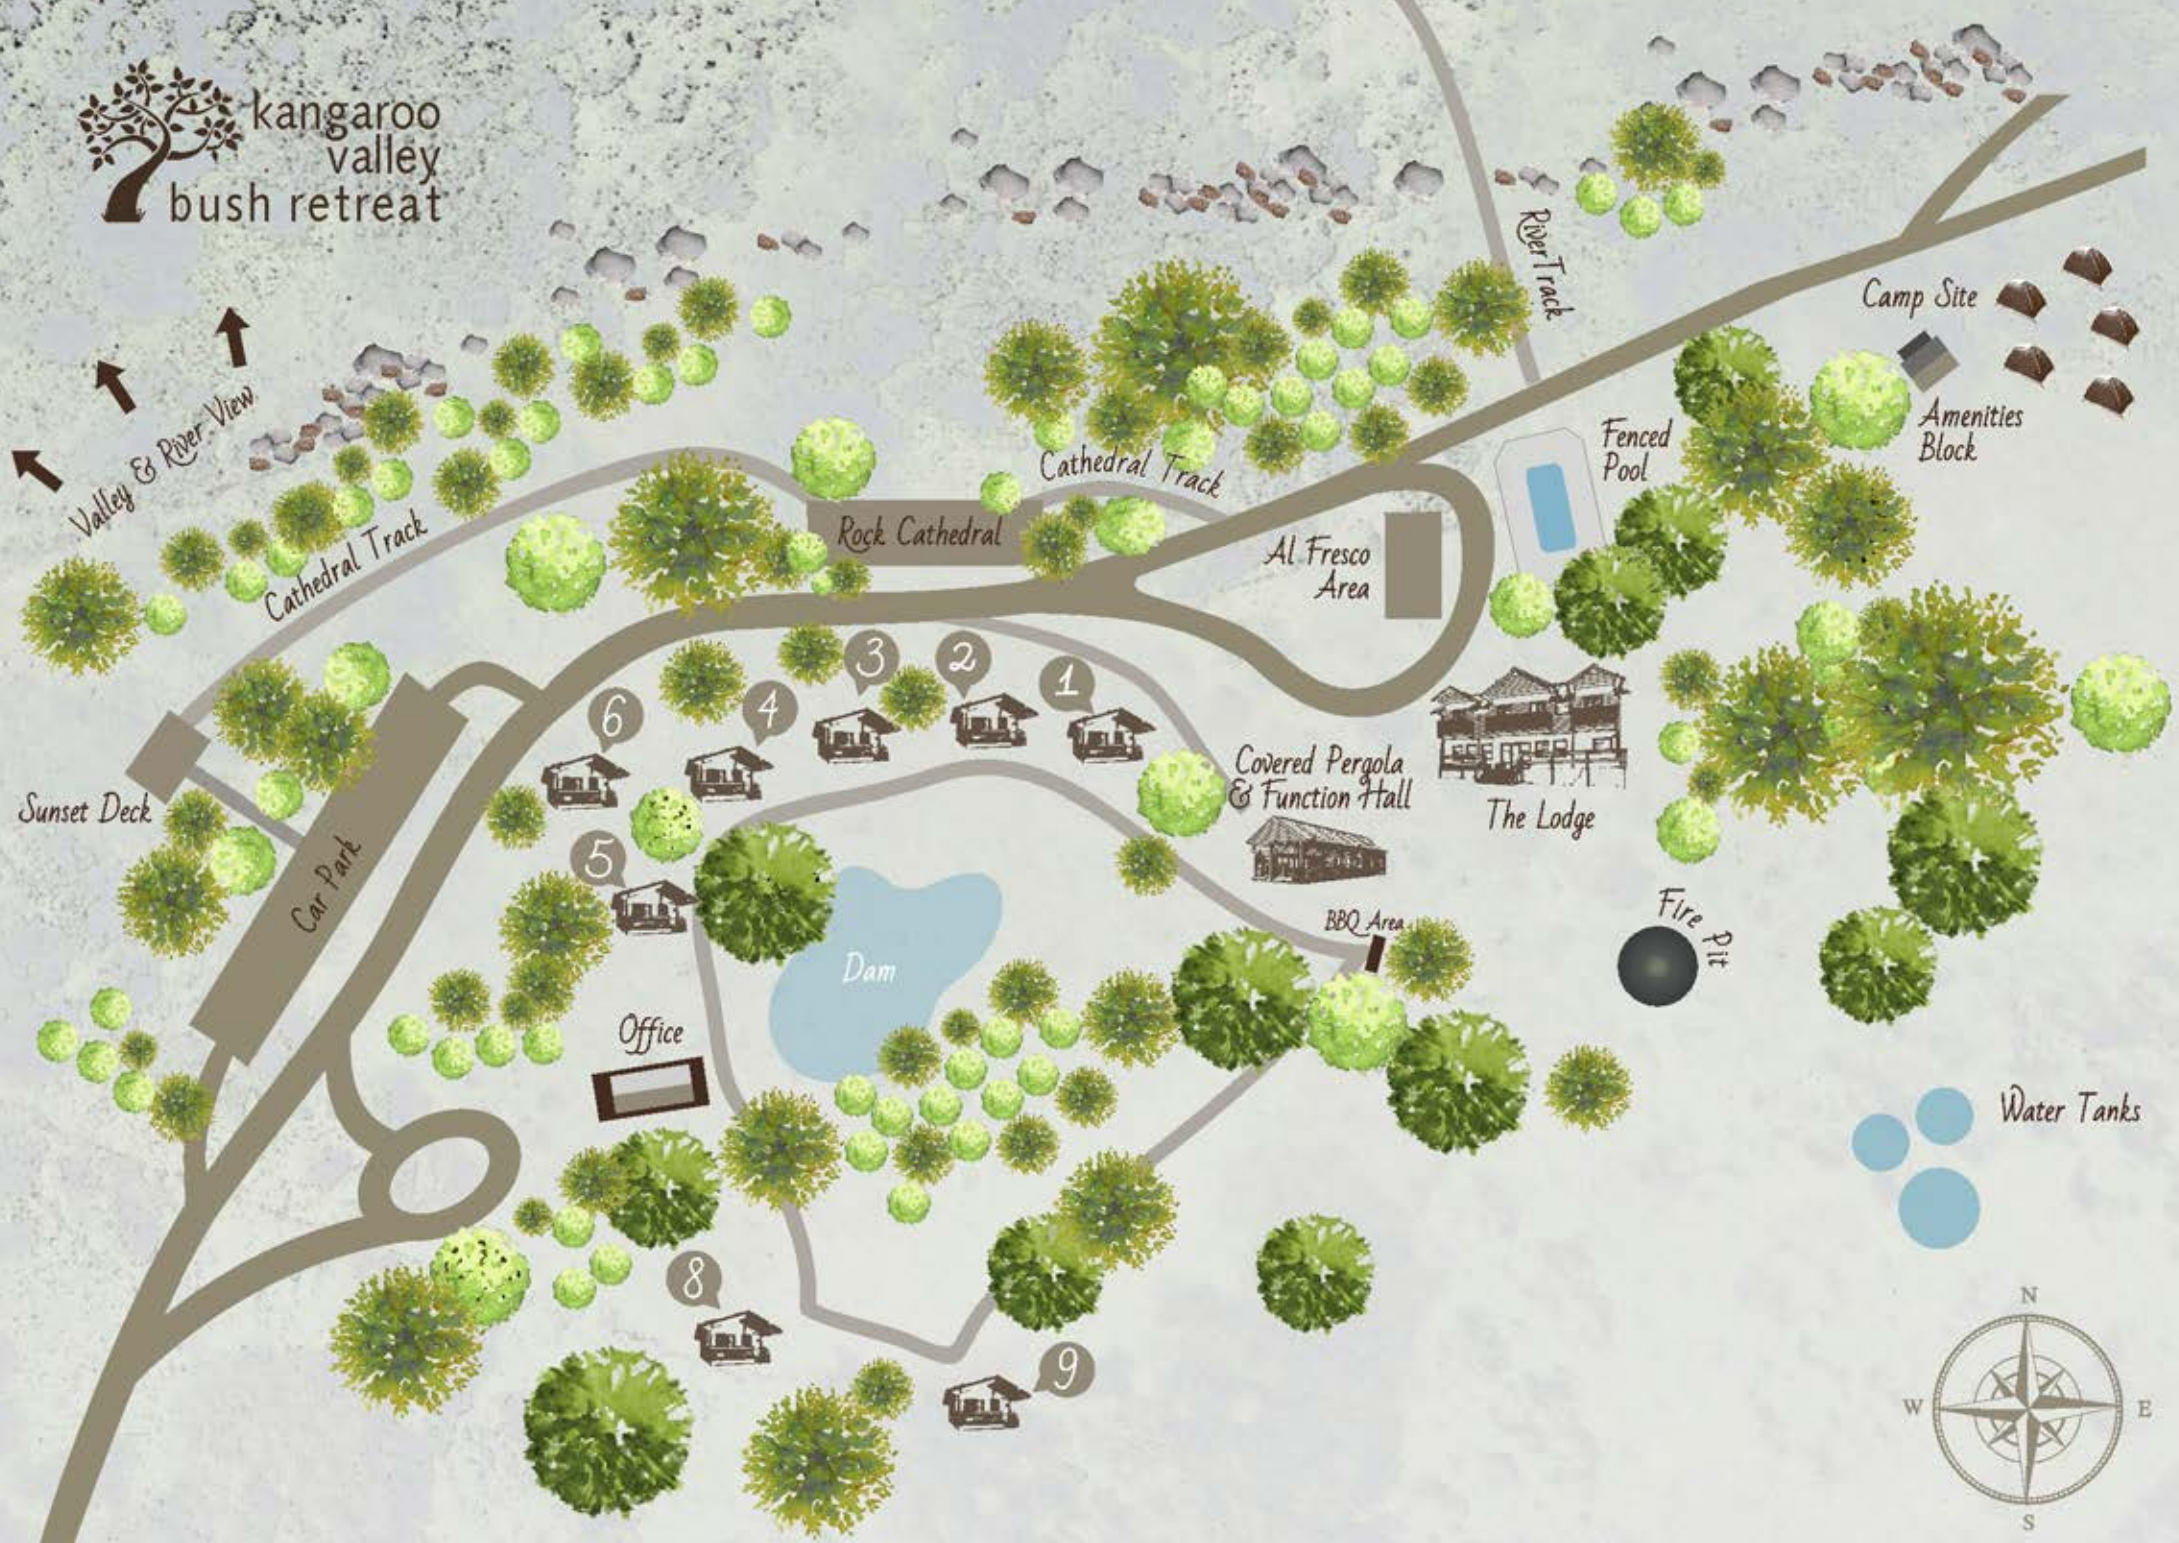

kangaroo valley bush retreat

Valley & River View

Cathedral Track

Rock Cathedral

Cathedral Track

River Track

Camp Site

Amenities Block

Fenced Pool

Al Fresco Area

Sunset Deck

Car Park

Office

Dam

BBQ Area

Covered Pergola & Function Hall

The Lodge

Fire Pit

Water Tanks